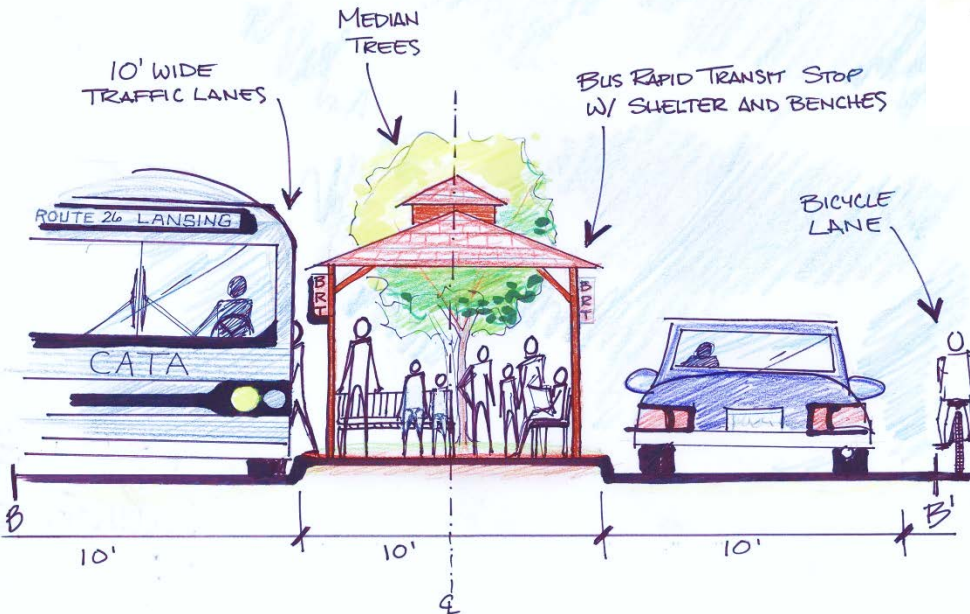

SITE ELEMENTS