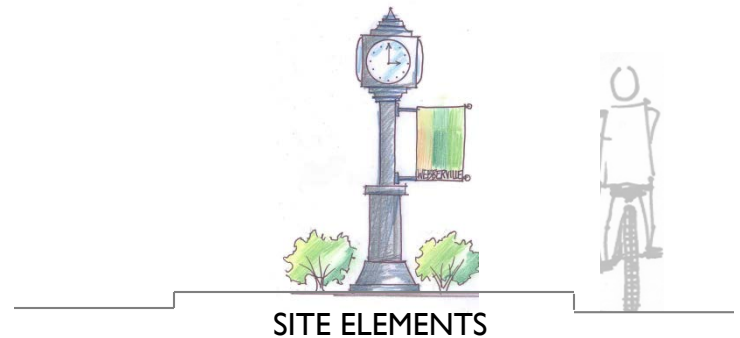

SITE ELEMENTS