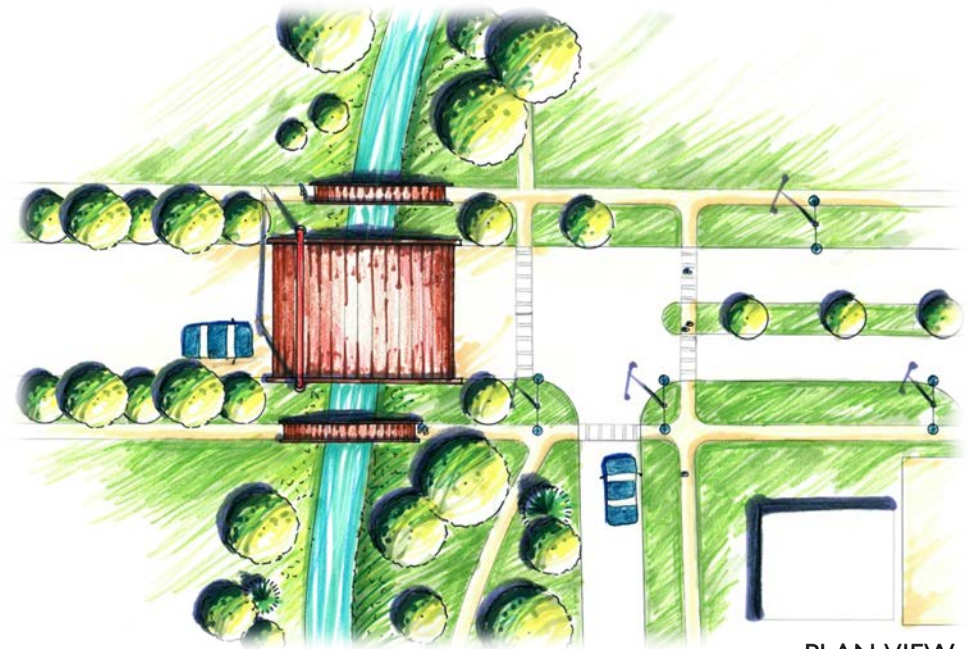

MASTER PLAN

ENTERING WEBBERVILLE

SIGN TO ACT AS A
GATEWAY INTO
WEBBERVILLE.

GRAND RIVER, EAST
TOWARD WEBBERVILLE

ENTERING WEBBERVILLE

PLAN VIEW

Stamped & stained concrete to resemble wood grain

- Aesthetically interesting
- More durable than wood
- Longer lasting
- Safer

SECTION ELEVATION

PEDESTRIAN CORRIDOR

VILLAGE CORE PLAN

THE CONCEPT: ROOTS

WEBBERVILLE

PARKS AND GREEN SPACES

NEAR GRAND RIVER & ELM

NEXT TO THE PHARMACY

MAIN & GRAND RIVER

N. SUMMIT & GRAND RIVER

MAIN STREET

Photo Credit: Jill McKeever

WEBBERVILLE STEETS

GRAND RIVER MEDIAN

Bus Rapid Transit Stop

- Safe Crosswalks
- Semi-sheltered pavilion
- ADA accessible
- Connecting Webberville to Lansing
- Easy commuting