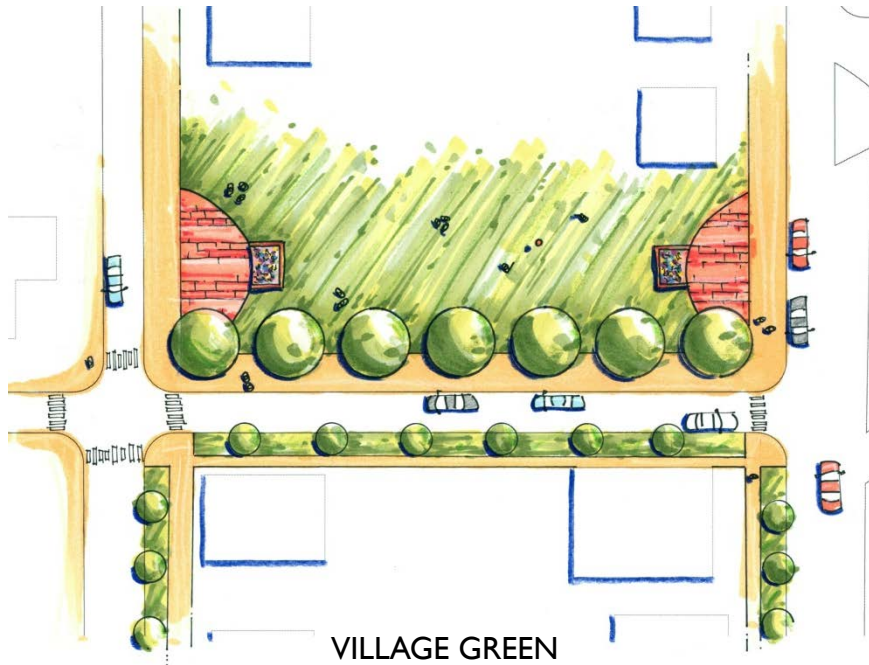

MASTER PLAN

ENTERING WEBBERVILLE

SIGN TO ACT AS A
GATEWAY INTO
WEBBERVILLE.

GRAND RIVER, EAST
TOWARD WEBBERVILLE

ENTERING WEBBERVILLE

PLAN VIEW

Stamped & stained concrete to resemble wood grain

- Aesthetically interesting
- More durable than wood
- Longer lasting
- Safer

SECTION ELEVATION

PEDESTRIAN CORRIDOR

VILLAGE CORE PLAN

THE CONCEPT: ROOTS

WEBBERVILLE

PARKS AND GREEN SPACES

NEAR GRAND RIVER & ELM

NEXT TO THE PHARMACY

MAIN & GRAND RIVER

N. SUMMIT & GRAND RIVER

MAIN STREET

Photo Credit: Jill McKeever

WEBBERVILLE STEETS

GRAND RIVER MEDIAN

Bus Rapid Transit Stop

- Safe Crosswalks
- Semi-sheltered pavilion
- ADA accessible
- Connecting Webberville to Lansing
- Easy commuting