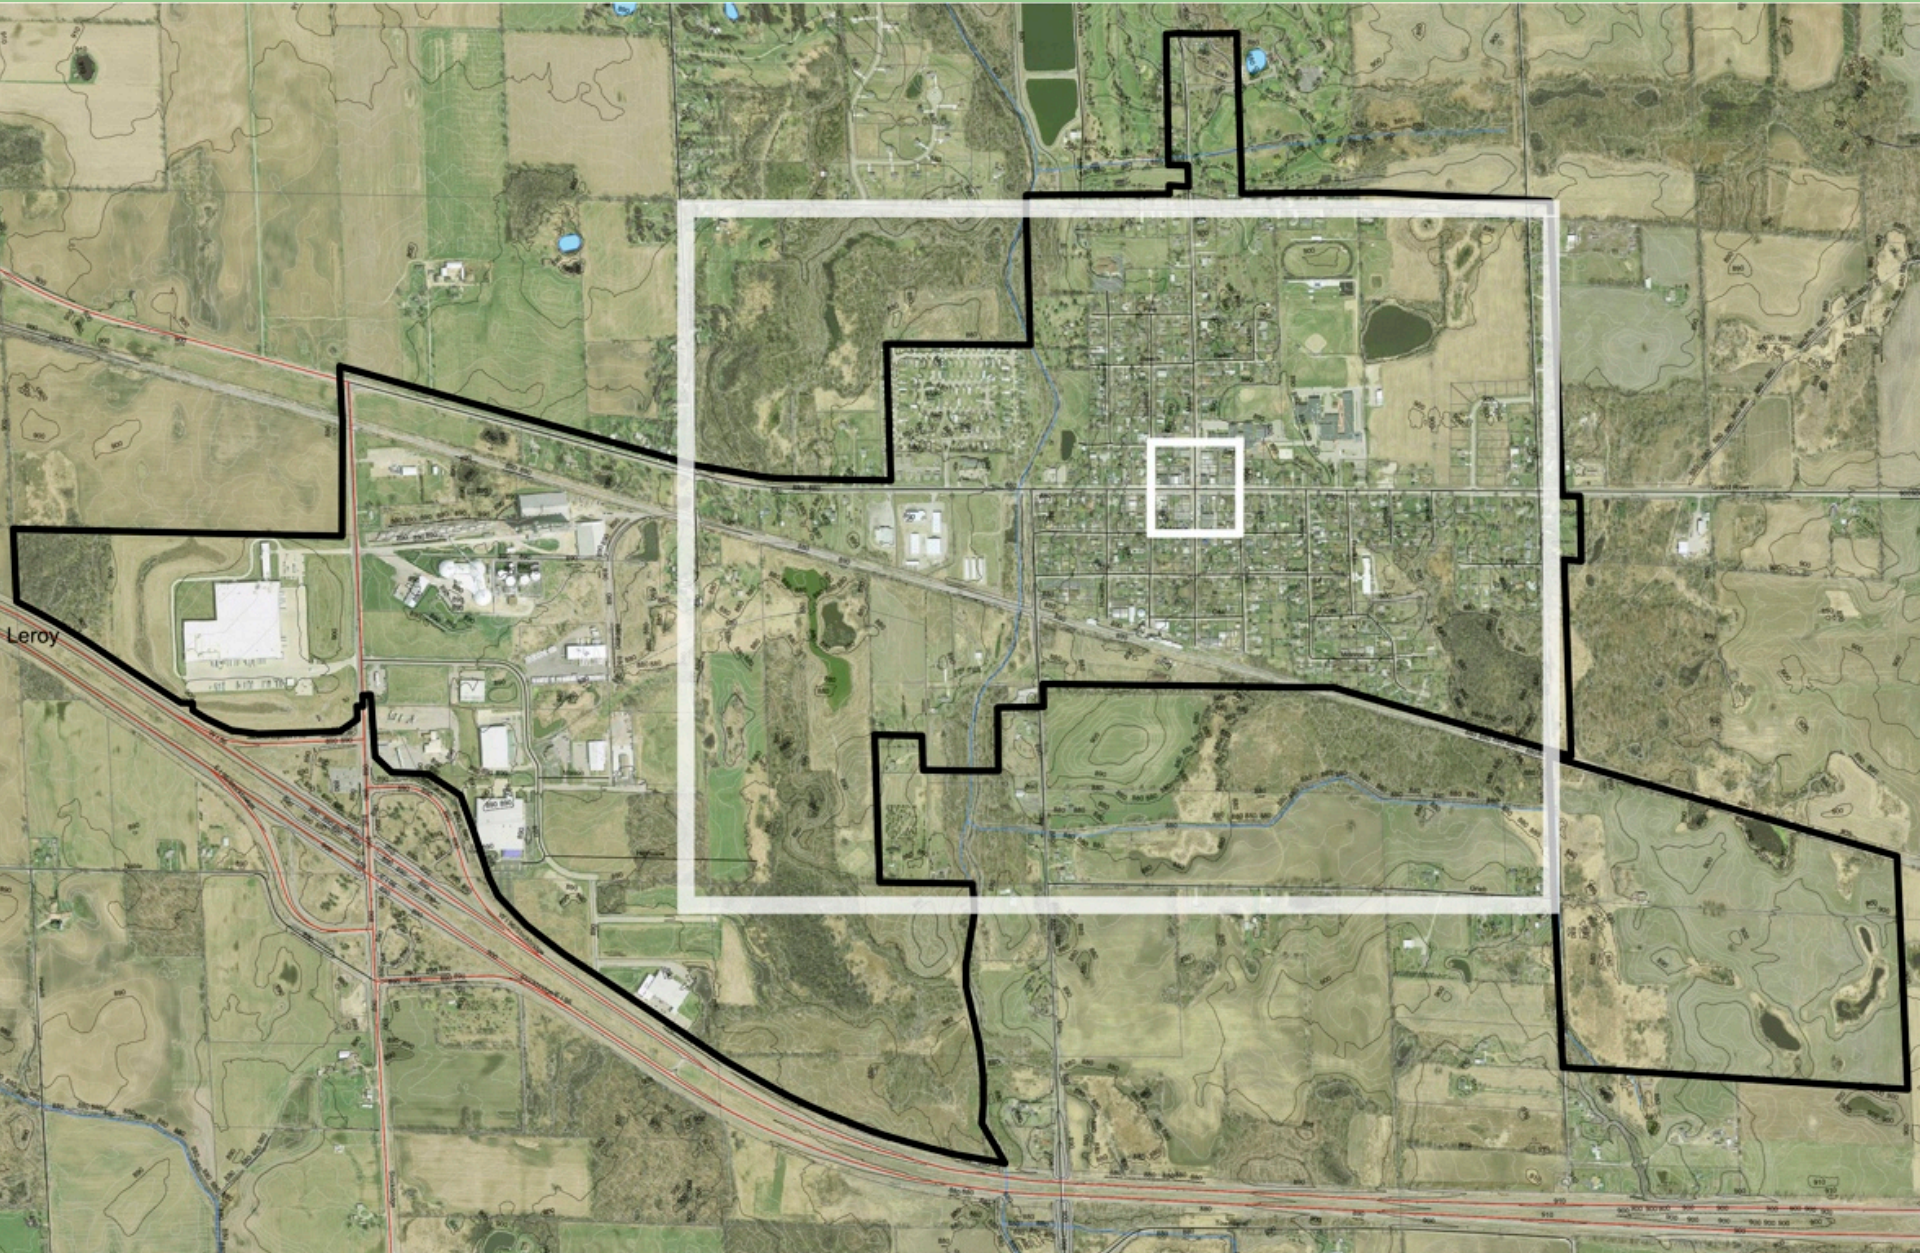

WEBBERVILLE

1871

PROUD OF OUR PAST, PROMOTING OUR FUTURE

HOW WE STARTED

Leroy

0 100 200 300 400 500 600 700 800 900 1000

COLD
WINTER WINDS
FROM NW

WARM
SUMMER WINDS
FROM SW

SUN DIRECTION

S Webberville Rd N

Pardee Rd E

Hitchcock Trucking

Gramer Rd

Horses
tiques &
ectibles

E Grand River

W Outer Ln
E Outer Ln

MASTER PLAN

ENTERING WEBBERVILLE

SIGN TO ACT AS A
GATEWAY INTO
WEBBERVILLE.

GRAND RIVER, EAST
TOWARD WEBBERVILLE

ENTERING WEBBERVILLE

PLAN VIEW

Stamped & stained concrete to resemble wood grain

- Aesthetically interesting
- More durable than wood
- Longer lasting
- Safer

SECTION ELEVATION

PEDESTRIAN CORRIDOR

VILLAGE CORE PLAN

THE CONCEPT: ROOTS

WEBBERVILLE

PARKS AND GREEN SPACES

NEAR GRAND RIVER & ELM

NEXT TO THE PHARMACY