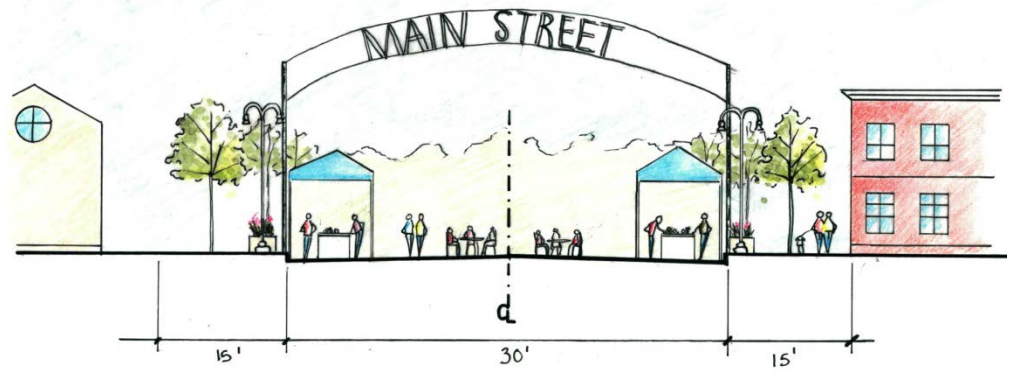

MASTER PLAN

ENTERING WEBBERVILLE

SIGN TO ACT AS A
GATEWAY INTO
WEBBERVILLE.

GRAND RIVER, EAST
TOWARD WEBBERVILLE

ENTERING WEBBERVILLE

PLAN VIEW

Stamped & stained concrete to resemble wood grain

- Aesthetically interesting
- More durable than wood
- Longer lasting
- Safer

SECTION ELEVATION

PEDESTRIAN CORRIDOR

VILLAGE CORE PLAN

THE CONCEPT: ROOTS

WEBBERVILLE

PARKS AND GREEN SPACES

NEAR GRAND RIVER & ELM

NEXT TO THE PHARMACY

MAIN & GRAND RIVER

N. SUMMIT & GRAND RIVER

MAIN STREET

Photo Credit: Jill McKeever

WEBBERVILLE STEETS

GRAND RIVER MEDIAN

Bus Rapid Transit Stop

- Safe Crosswalks
- Semi-sheltered pavilion
- ADA accessible
- Connecting Webberville to Lansing
- Easy commuting