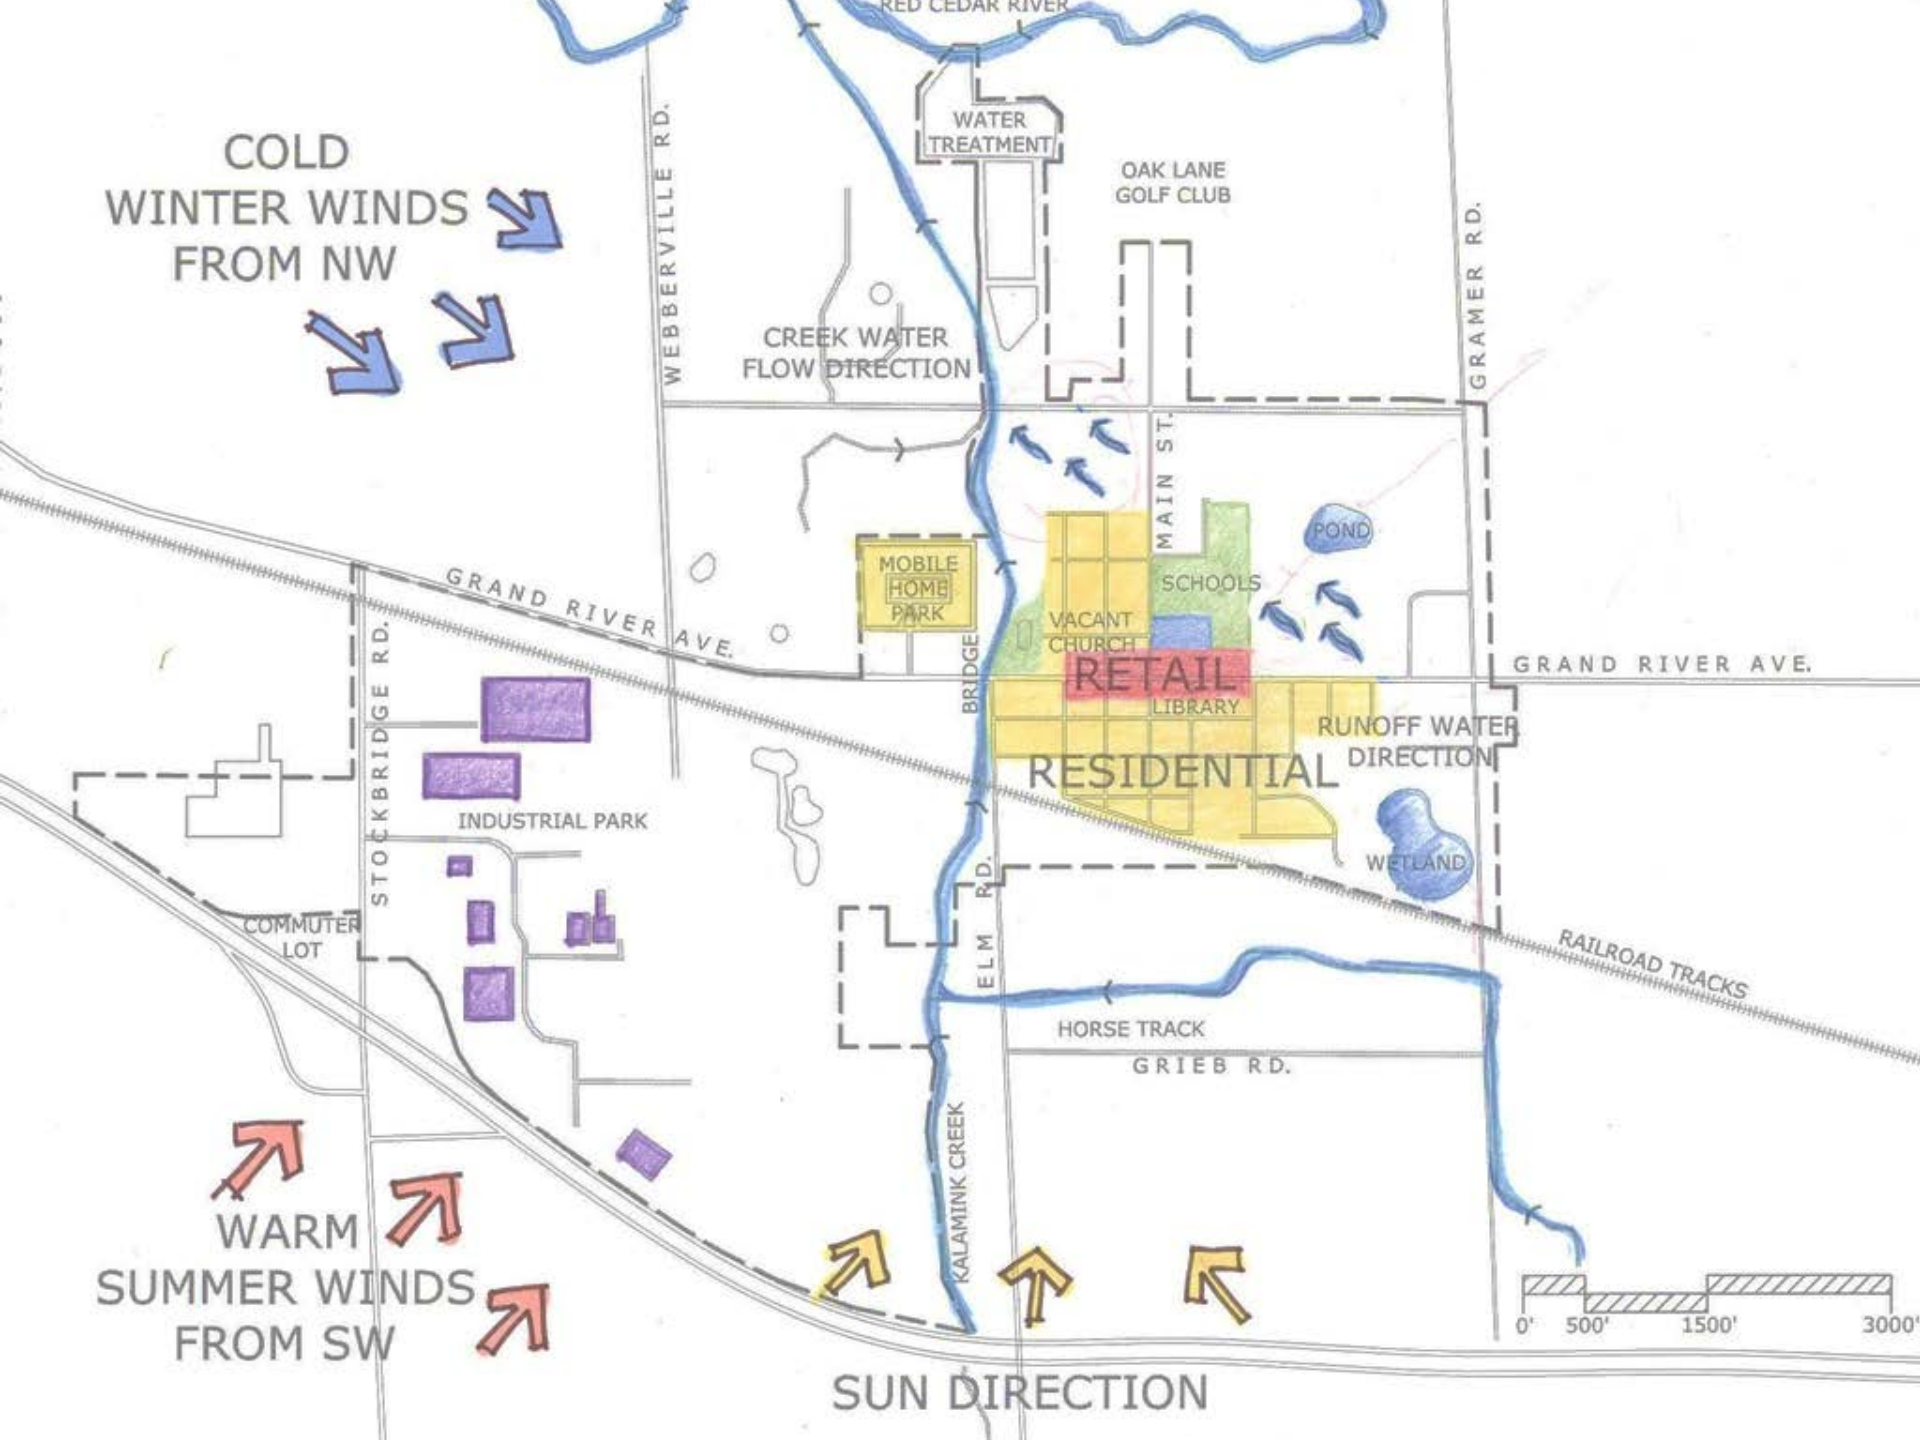

WEBBERVILLE

1871

PROUD OF OUR PAST, PROMOTING OUR FUTURE

HOW WE STARTED

Leroy

0 100 200 300 400 500 600 700 800 900 1000

COLD
WINTER WINDS
FROM NW

WARM
SUMMER WINDS
FROM SW

SUN DIRECTION

S Webberville Rd N

Pardee Rd E

Hitchcock Trucking

Gramer Rd

Horses
tiques &
ectibles

E Grand River

W Outer Ln
E Outer Ln

MASTER PLAN

ENTERING WEBBERVILLE

SIGN TO ACT AS A
GATEWAY INTO
WEBBERVILLE.

GRAND RIVER, EAST
TOWARD WEBBERVILLE

ENTERING WEBBERVILLE

PLAN VIEW

Stamped & stained concrete to resemble wood grain

- Aesthetically interesting
- More durable than wood
- Longer lasting
- Safer

SECTION ELEVATION

PEDESTRIAN CORRIDOR

VILLAGE CORE PLAN

THE CONCEPT: ROOTS

WEBBERVILLE

PARKS AND GREEN SPACES

NEAR GRAND RIVER & ELM

NEXT TO THE PHARMACY