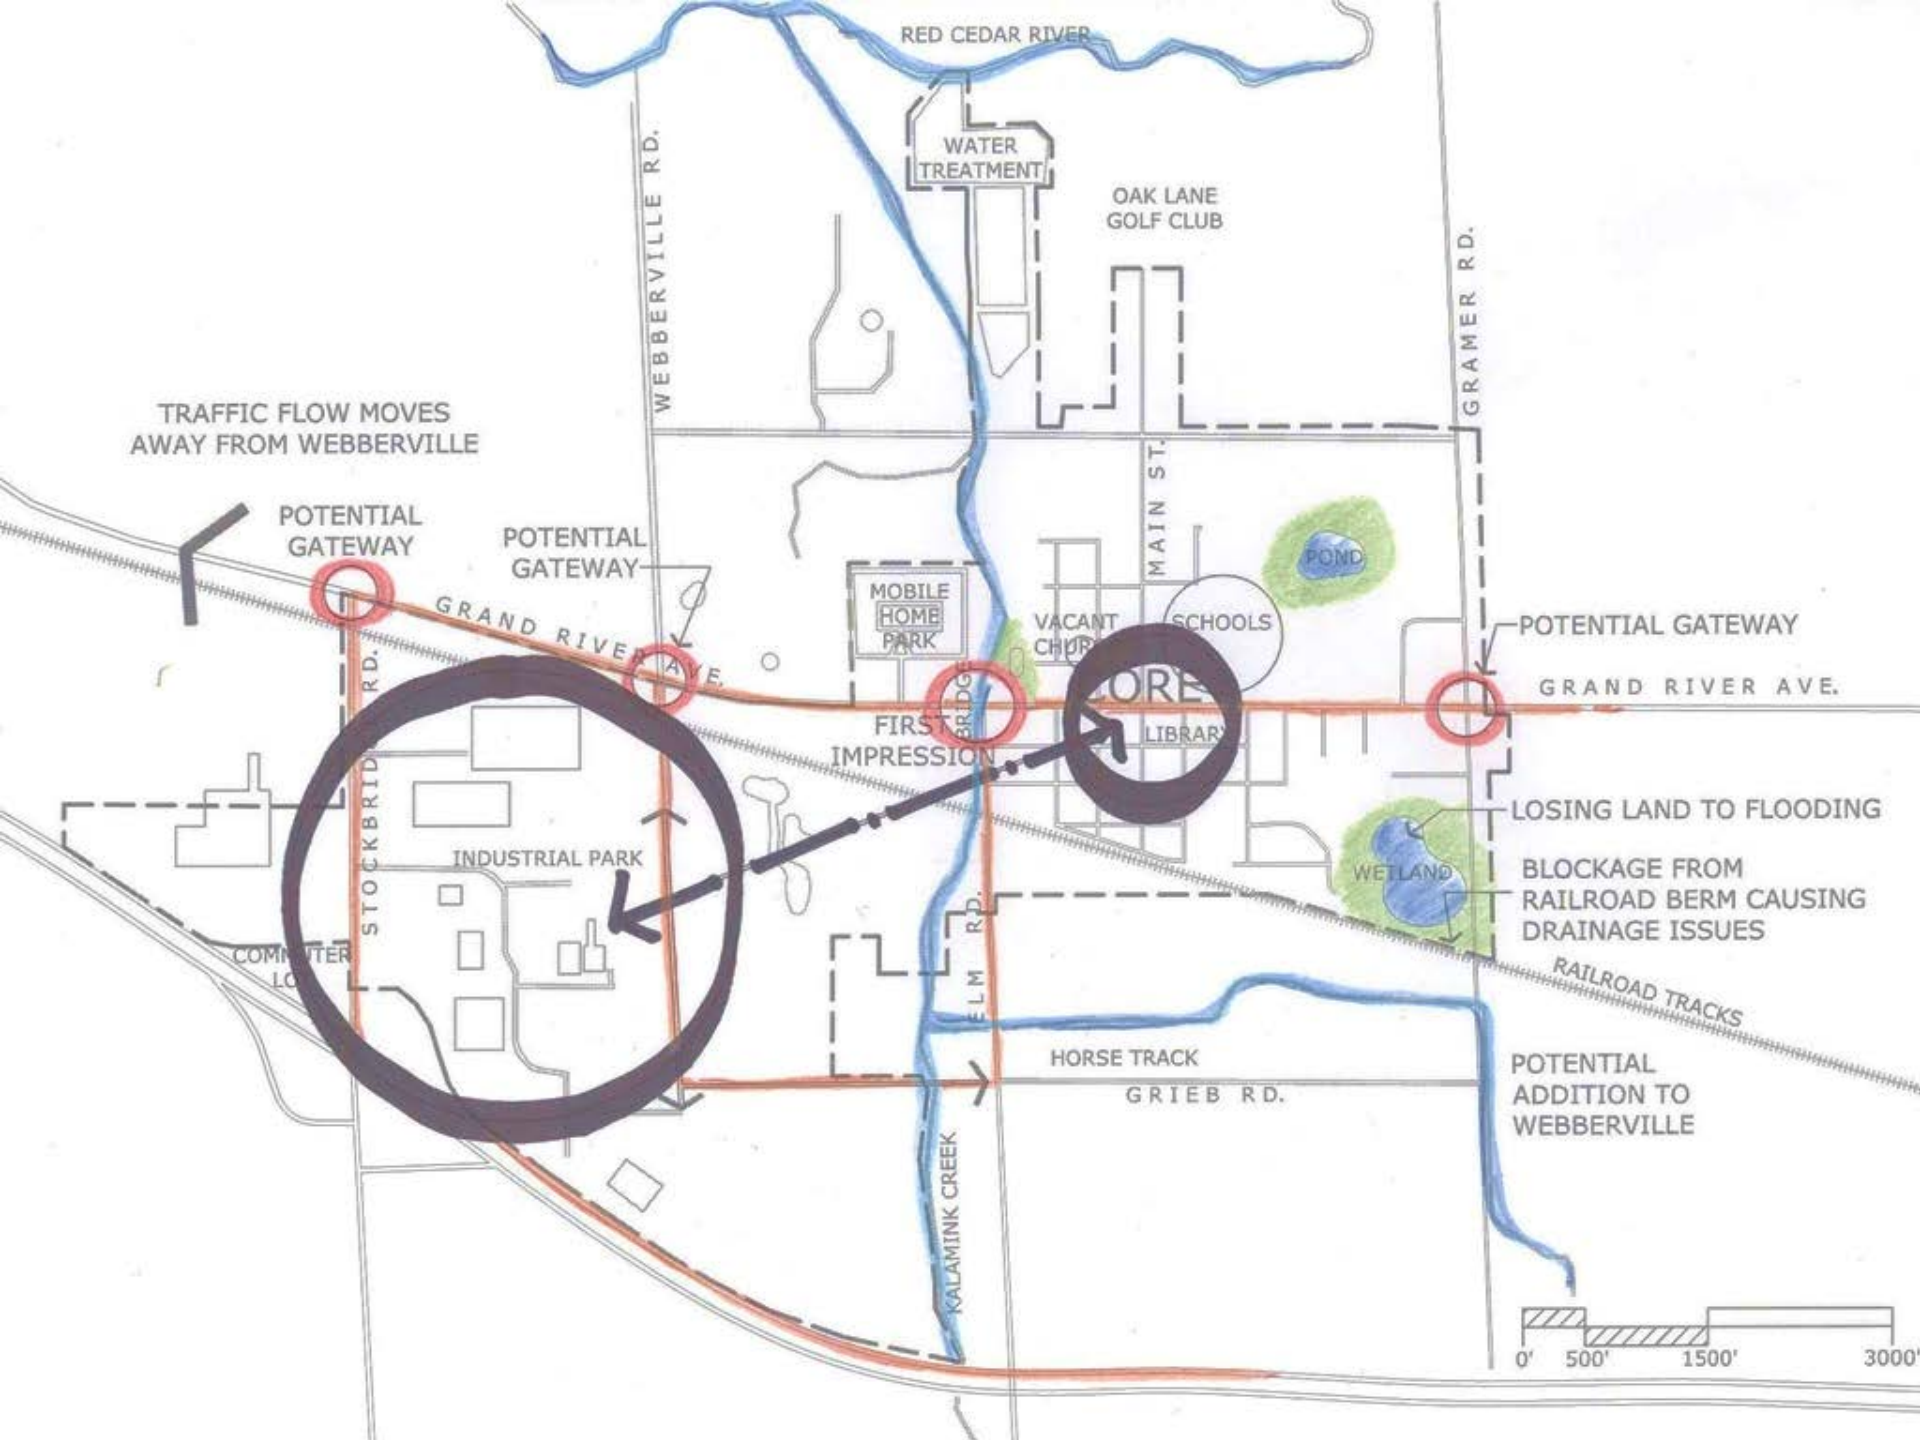

legate
ation

J America

M L Chartier

Mason Ct

Wayside
Tabernacle

Gramer Rd

Gramer Rd

Grieb Rd

Grieb Rd

Grieb Rd

Highview Dr

WHAT IS WEBBERVILLE

SMALL TOWN

WHO IS WEBBERVILLE

TRADITION

HARD WORK

MASTER PLAN

ENTERING WEBBERVILLE

SIGN TO ACT AS A
GATEWAY INTO
WEBBERVILLE.

GRAND RIVER, EAST
TOWARD WEBBERVILLE

ENTERING WEBBERVILLE

PLAN VIEW

Stamped & stained concrete to resemble wood grain

- Aesthetically interesting
- More durable than wood
- Longer lasting
- Safer

SECTION ELEVATION

PEDESTRIAN CORRIDOR

VILLAGE CORE PLAN

THE CONCEPT: ROOTS

WEBBERVILLE

PARKS AND GREEN SPACES

NEAR GRAND RIVER & ELM

NEXT TO THE PHARMACY