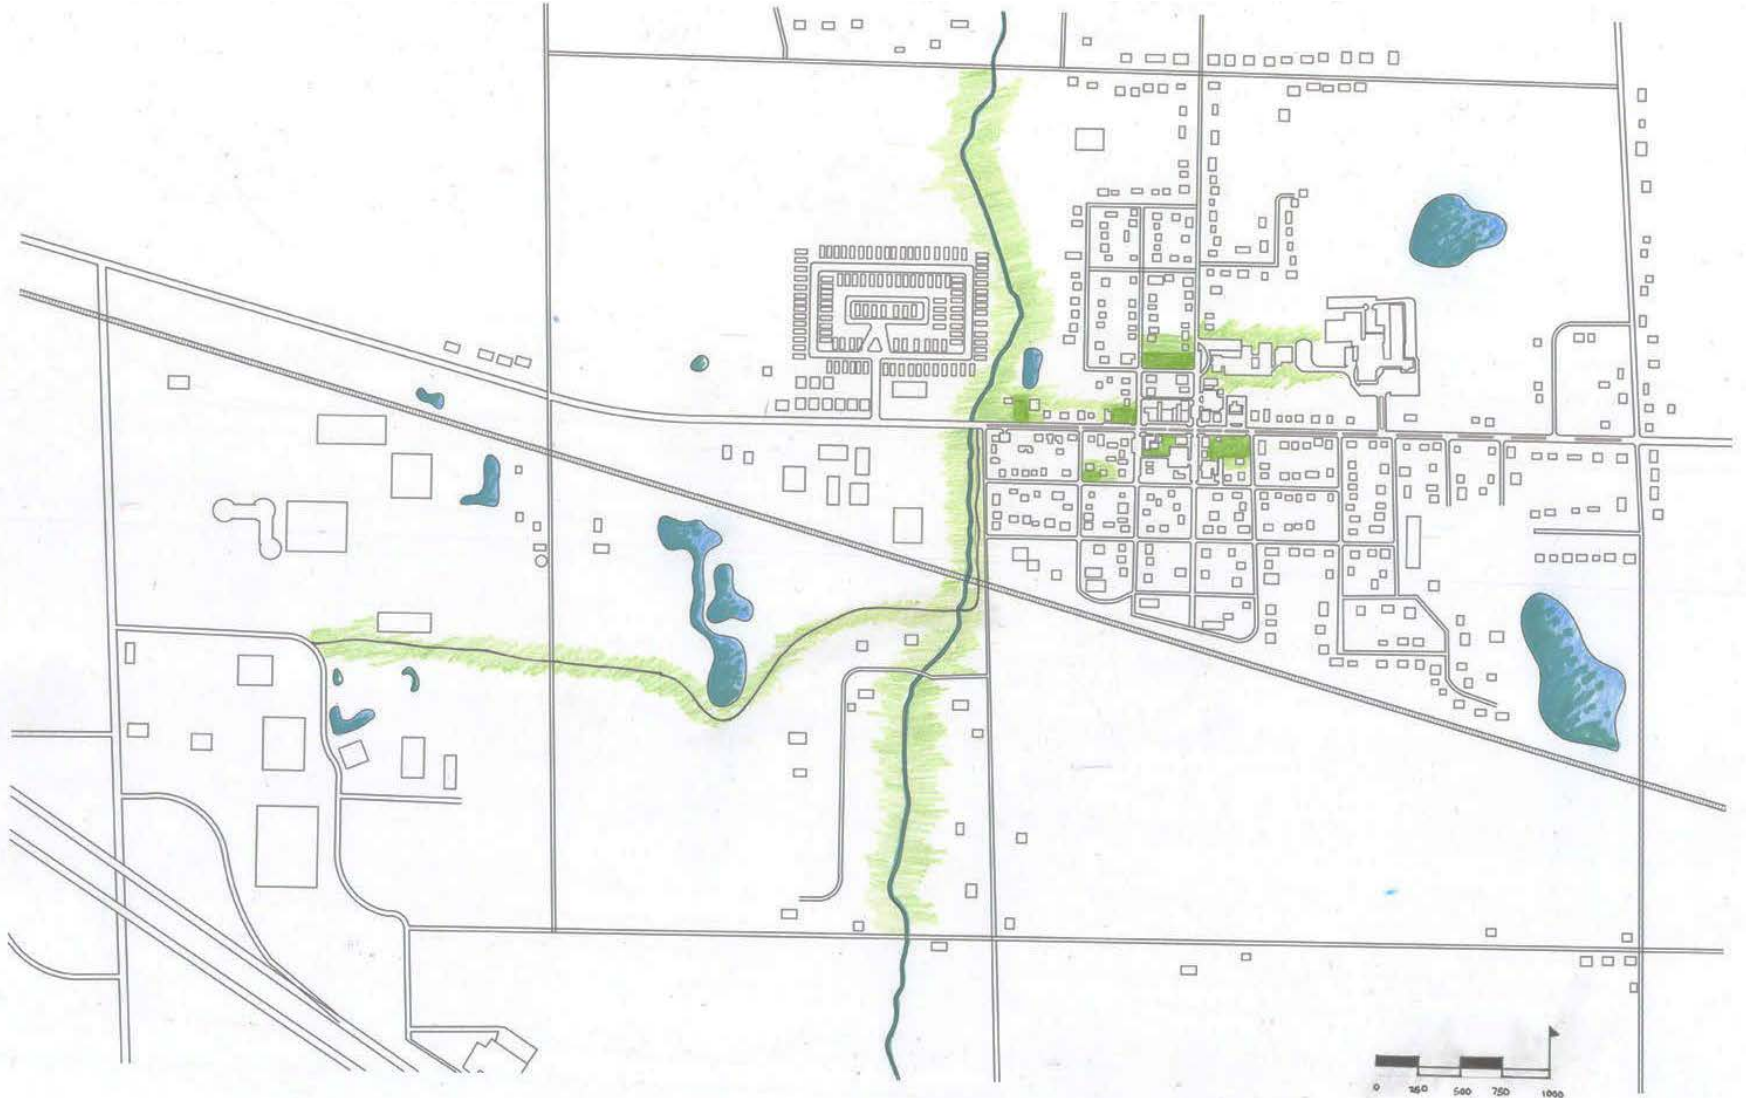

MASTER PLAN

ENTERING WEBBERVILLE

SIGN TO ACT AS A
GATEWAY INTO
WEBBERVILLE.

GRAND RIVER, EAST
TOWARD WEBBERVILLE

ENTERING WEBBERVILLE

PLAN VIEW

Stamped & stained concrete to resemble wood grain

- Aesthetically interesting
- More durable than wood
- Longer lasting
- Safer

SECTION ELEVATION

PEDESTRIAN CORRIDOR

VILLAGE CORE PLAN

THE CONCEPT: ROOTS

WEBBERVILLE

PARKS AND GREEN SPACES

NEAR GRAND RIVER & ELM

NEXT TO THE PHARMACY