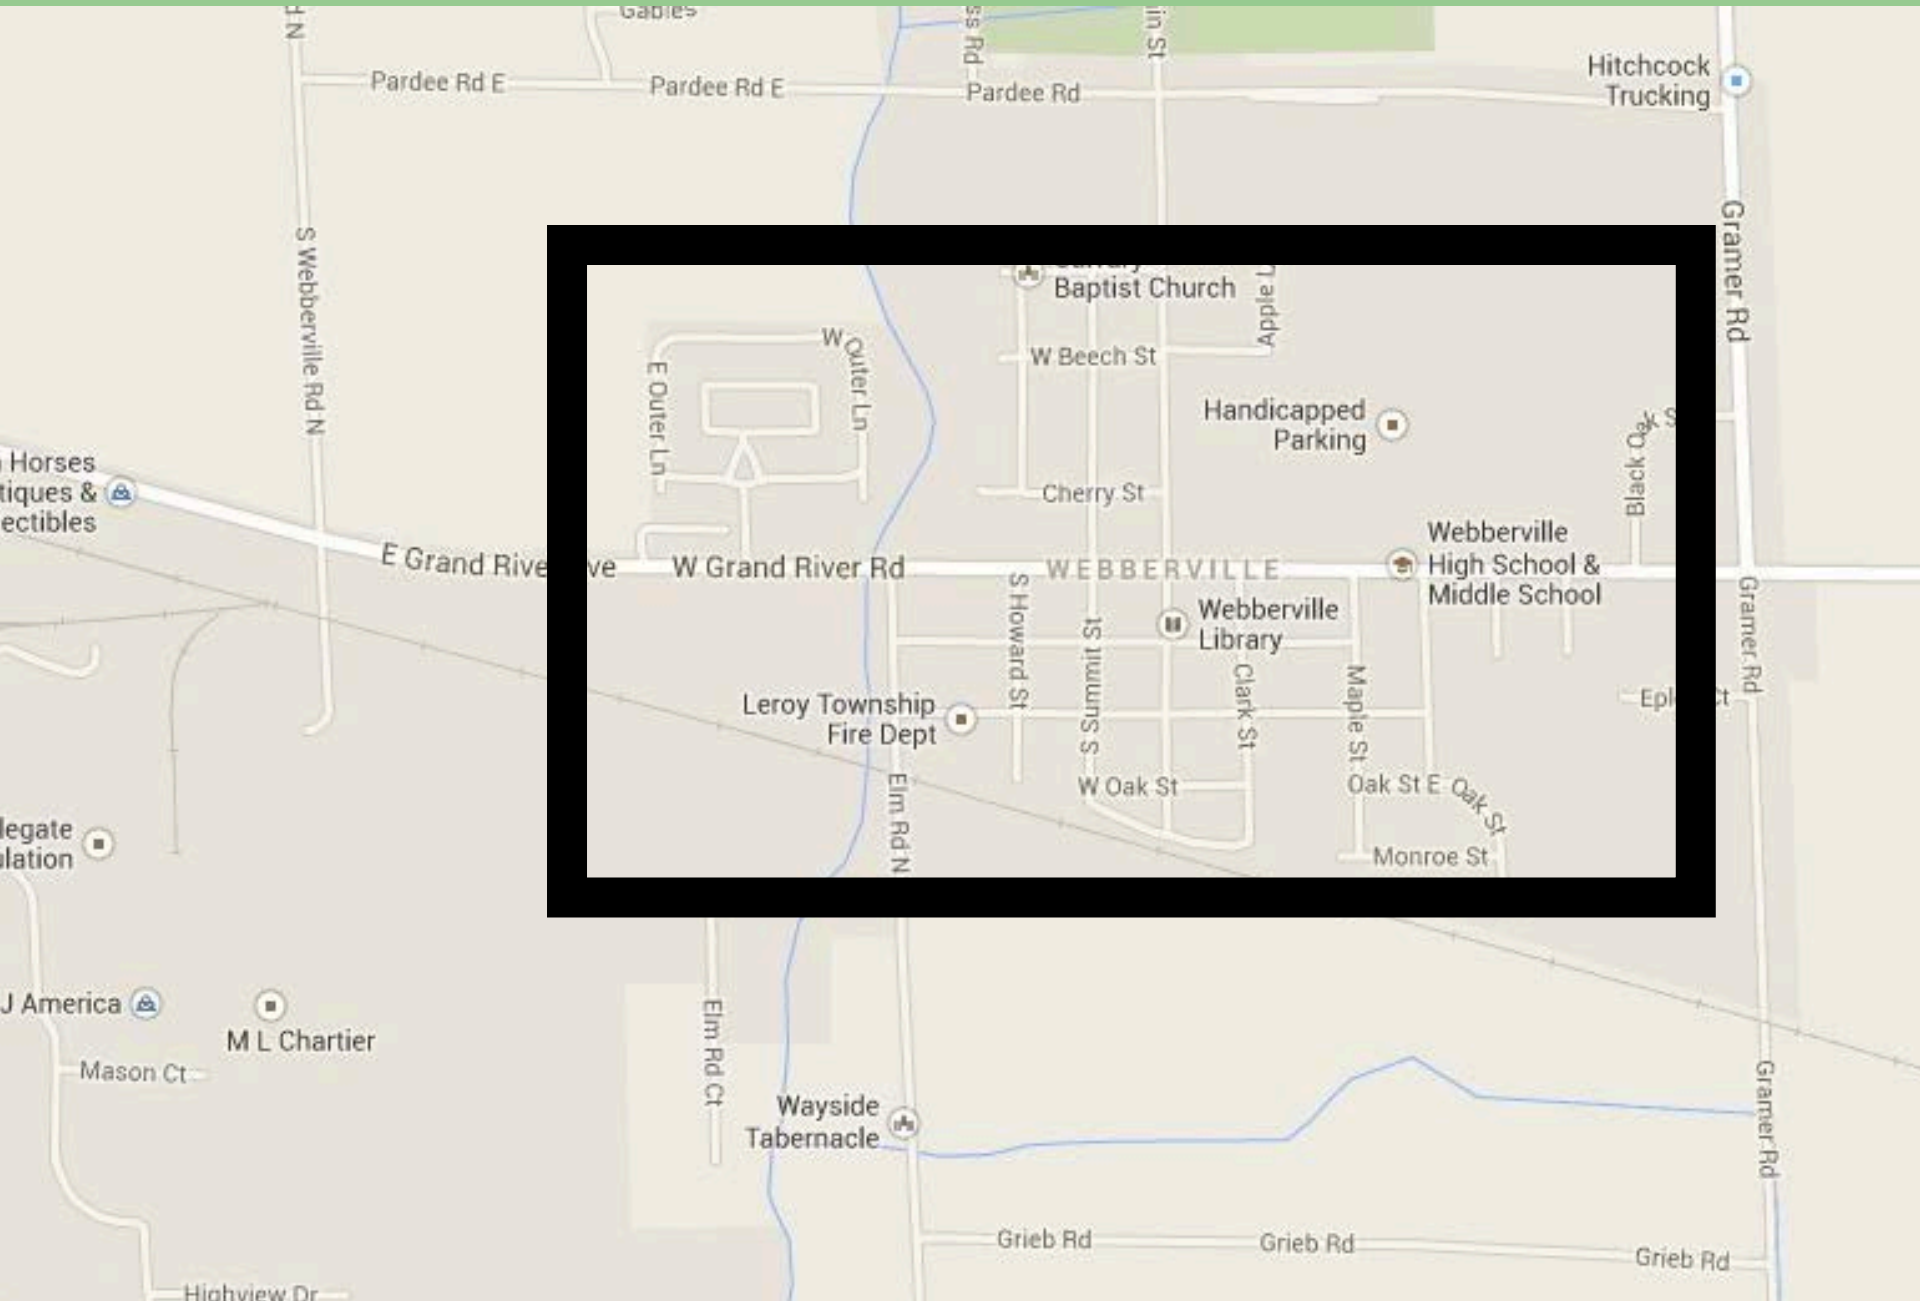

WEBBERVILLE

1871

PROUD OF OUR PAST, PROMOTING OUR FUTURE

HOW WE STARTED

Leroy

0 100 200 300 400 500 600 700 800 900 1000

COLD
WINTER WINDS
FROM NW

WARM
SUMMER WINDS
FROM SW

SUN DIRECTION

S Webberville Rd N

Pardee Rd E

Hitchcock Trucking

Gramer Rd

Horses
tiques &
ectibles

E Grand River

W Outer Ln
E Outer Ln

S Howard St

S Summit St

Clark St

Maple St

W Oak St

Oak St E

Monroe St

Elm Rd N

SECTION ELEVATION

PEDESTRIAN CORRIDOR

VILLAGE CORE PLAN

THE CONCEPT: ROOTS

WEBBERVILLE

PARKS AND GREEN SPACES

NEAR GRAND RIVER & ELM

NEXT TO THE PHARMACY