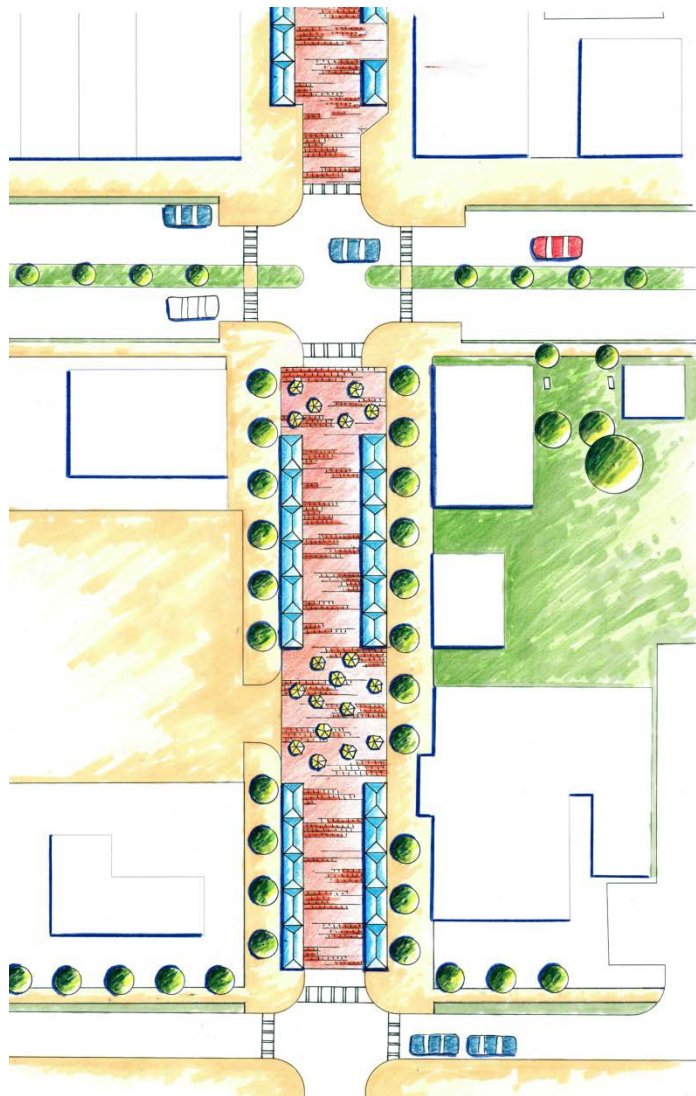

MASTER PLAN

ENTERING WEBBERVILLE

SIGN TO ACT AS A
GATEWAY INTO
WEBBERVILLE.

GRAND RIVER, EAST
TOWARD WEBBERVILLE

ENTERING WEBBERVILLE

PLAN VIEW

Stamped & stained concrete to resemble wood grain

- Aesthetically interesting
- More durable than wood
- Longer lasting
- Safer

SECTION ELEVATION

PEDESTRIAN CORRIDOR

VILLAGE CORE PLAN

THE CONCEPT: ROOTS

WEBBERVILLE

PARKS AND GREEN SPACES

NEAR GRAND RIVER & ELM

NEXT TO THE PHARMACY

MAIN & GRAND RIVER

N. SUMMIT & GRAND RIVER

MAIN STREET

Photo Credit: Jill McKeever

WEBBERVILLE STEETS

GRAND RIVER MEDIAN

Bus Rapid Transit Stop

- Safe Crosswalks
- Semi-sheltered pavilion
- ADA accessible
- Connecting Webberville to Lansing
- Easy commuting